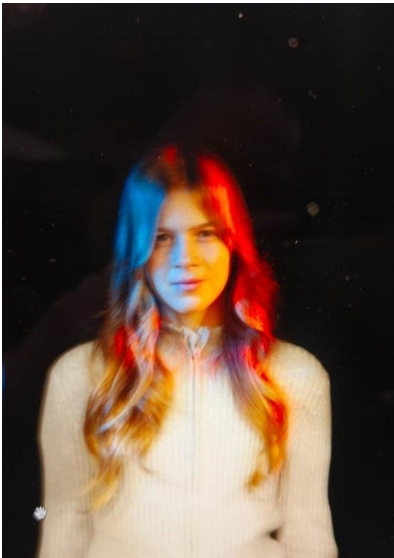

MA
DI MODELS
IVI

Anna Lena L.

Size:
160
cm

Age:
Under
15
Years

Mothertongue:
German

District/
State:
Burggrafenamt

Tattoos:
No

Hair
color:
Blonde

Eye
color:
Green

Body
measurements:
72/58/72

🌐 www.dimodels.it

✉ info@dimodels.it

☎ Karin +39 389 900 5555

☎ Harald +39 340 346 8363

📍 Stadtgasse 11 | 39031 Brunico | Italy