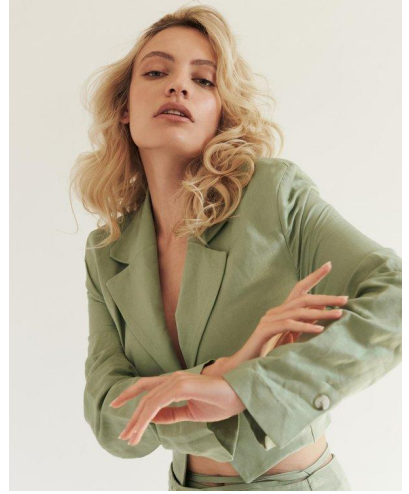

www.dimodels.it

info@dimodels.it

Karin +39 389 900
5555

Harald +39 340 346
8363

Piazza Fiera 1 | 39100 Bolzano | Italy