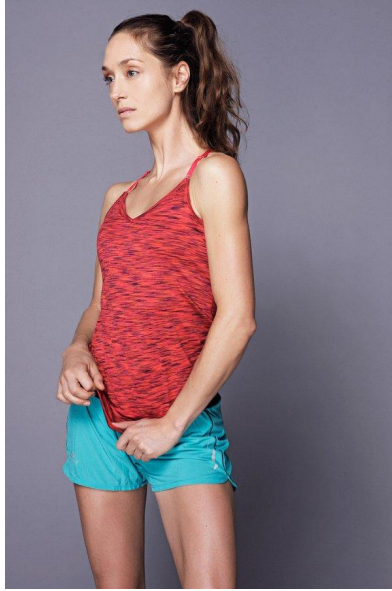

www.dimodels.it

info@dimodels.it

Karin +39 389 900
5555

Harald +39 340 346
8363

Piazza Fiera 1 | 39100 Bolzano | Italy