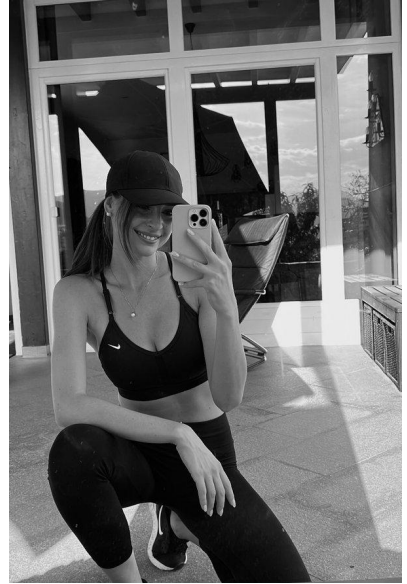

www.dimodels.it

info@dimodels.it

Karin +39 389 900
5555

Harald +39 340 346
8363

Piazza Fiera 1 | 39100 Bolzano | Italy