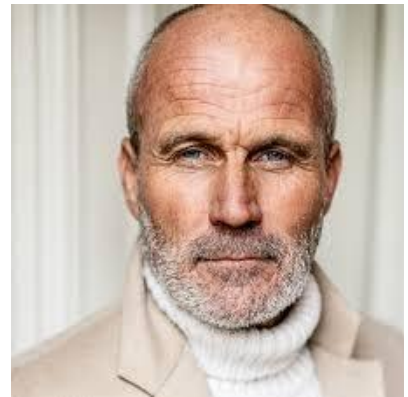

M A
DI MODELS
I V I

Claus O.

Size:
180 cm

District/
State:
Schleswig
Holstein

Tattoos:
No

Hair
color:
Grey

Eye
color:
Blue

 www.dimodels.it