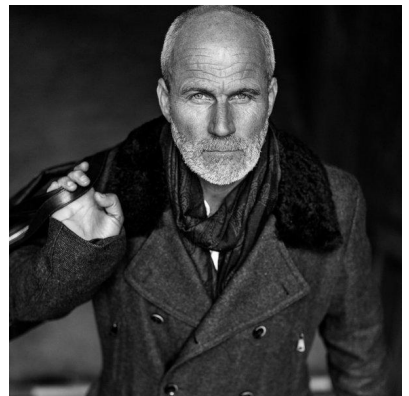

M A
DI MODELS
I V I

Claus O.

Size:
180 cm

District/
State:
Schleswig
Holstein

Tattoos:
No

Hair
color:
Grey

Eye
color:
Blue

 www.dimodels.it