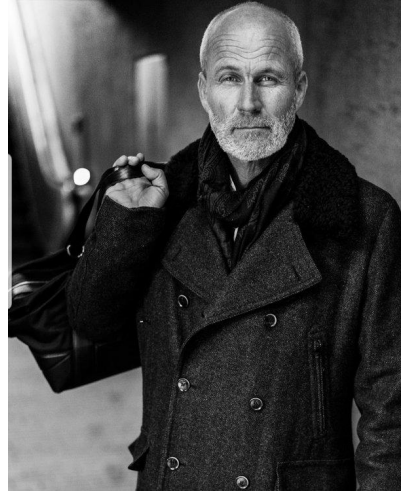

M A
DI MODELS
I V I

Claus O.

Size:
180 cm

District/
State:
Schleswig
Holstein

Tattoos:
No

Hair
color:
Grey

Eye
color:
Blue

 www.dimodels.it