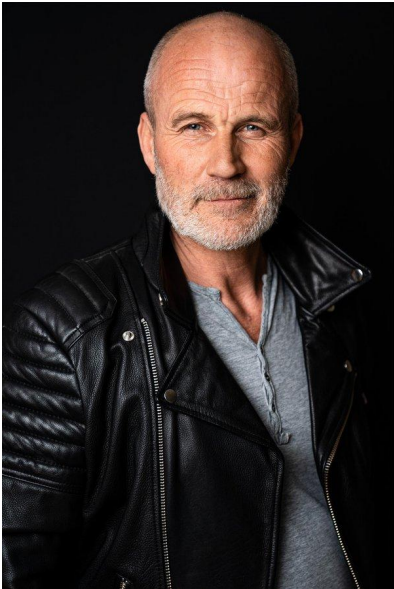

M A
DI MODELS
I V I

Claus O.

Size:
180 cm

District/
State:
Schleswig
Holstein

Tattoos:
No

Hair
color:
Grey

Eye
color:
Blue

 www.dimodels.it