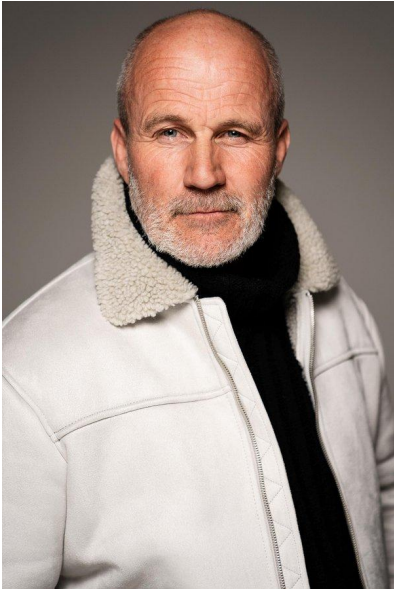

M A
DI MODELS
I V I

Claus O.

Size:
180 cm

District/
State:
Schleswig
Holstein

Tattoos:
No

Hair
color:
Grey

Eye
color:
Blue

 www.dimodels.it