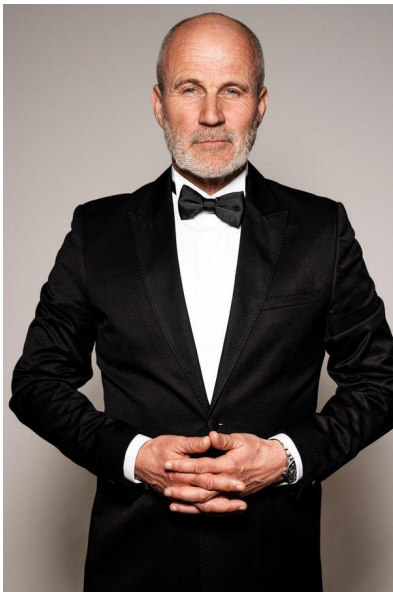

M A
DI MODELS
I V I

Claus O.

Size:
180 cm

District/
State:
Schleswig
Holstein

Tattoos:
No

Hair
color:
Grey

Eye
color:
Blue

 www.dimodels.it