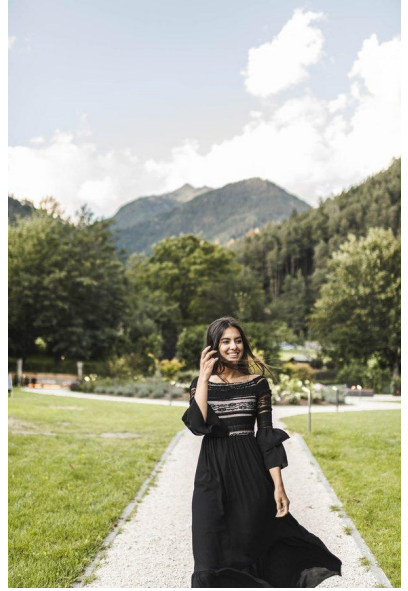

MA
DI MODELS
IVI

Bettina M.

Size:
170 cm

Age:
21 - 28 Years

Mother tongue:
German

District/State:
Bozen

Tattoos:
No

Hair color:
Dark Brown

Hair length:
Middle chest

Body measurements:
85/70/92

Shoe size:
39

Confection:
EU 36

🌐 www.dimodels.it

✉ info@dimodels.it

☎ +39 389 900 5555

📍 Stadtgasse 11 | 39031 Brunico | Italy