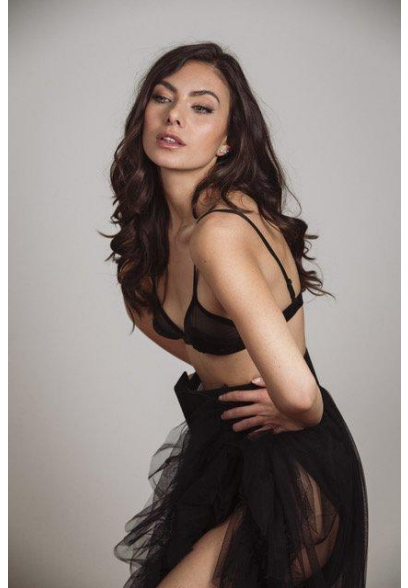

MA
DI MODELS
IVI

Bettina M.

Size:
170 cm

Age:
21 - 28 Years

Mother tongue:
German

District/State:
Bozen

Tattoos:
No

Hair color:
Dark Brown

Hair length:
Middle chest

Body measurements:
85/70/92

Shoe size:
39

Confection:
EU 36

🌐 www.dimodels.it

✉ info@dimodels.it

☎ +39 389 900 5555

📍 Stadtgasse 11 | 39031 Brunico | Italy