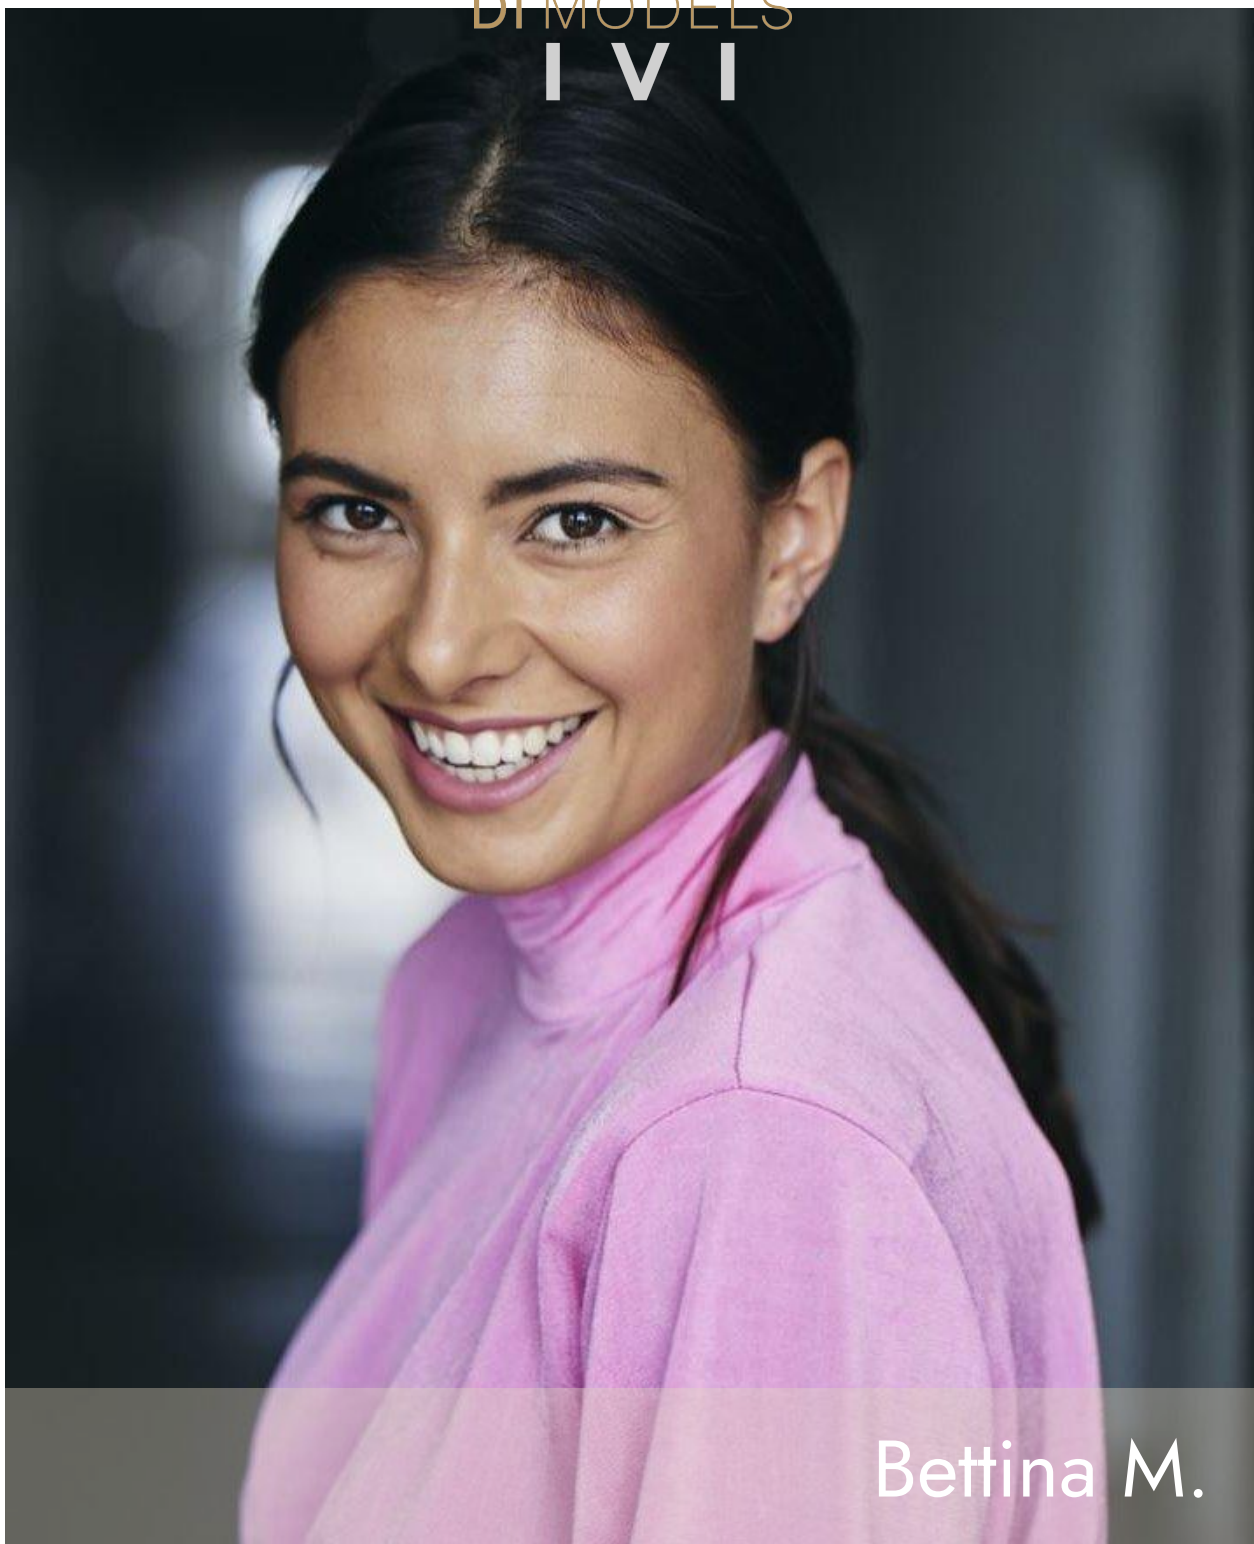

MA
DI MODELS
IVI

Bettina M.

Size:
170 cm

Age:
21 - 28 Years

Mother tongue:
German

District/State:
Bozen

Tattoos:
No

Hair color:
Dark Brown

Hair length:
Middle chest

Body measurements:
85/70/92

Shoe size:
39

Confection:
EU 36

🌐 www.dimodels.it

✉ info@dimodels.it

☎ +39 389 900 5555

📍 Stadtgasse 11 | 39031 Brunico | Italy