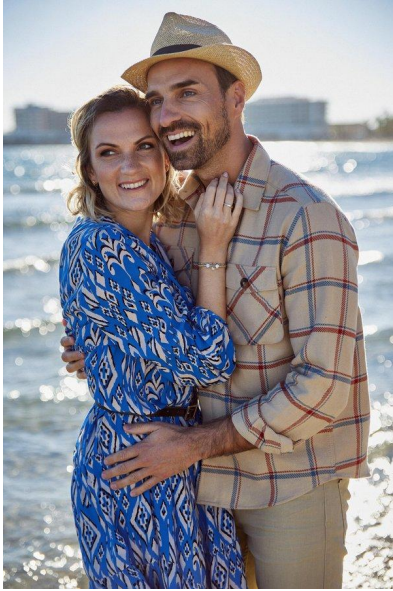

MA
DI MODELS
I V I

Annett L.

Size:
168 cm

Age:
29 - 35
Years

Mothertongue:
German

District/
State:
Bayern

Tattoos:
No

Hair
color:
Blonde

Eye
color:
Blue

Body
measurments:
87/65/88

 www.dimodels.it

 info@dimodels.it

 Karin +39 389 900
5555

 Harald +39 340 346
8363

 Piazza Fiera 1 | 39100 Bolzano | Italy