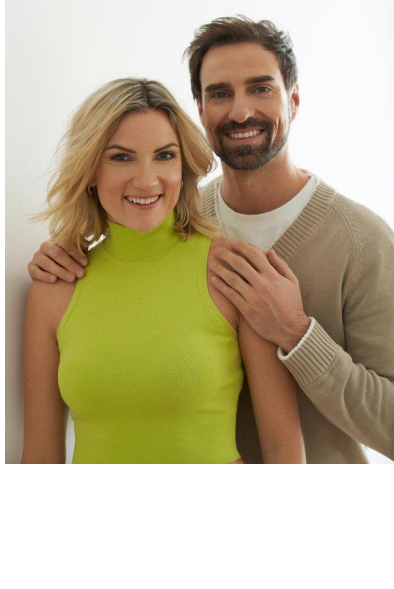

www.dimodels.it

info@dimodels.it

Karin +39 389 900
5555

Harald +39 340 346
8363

Piazza Fiera 1 | 39100 Bolzano | Italy